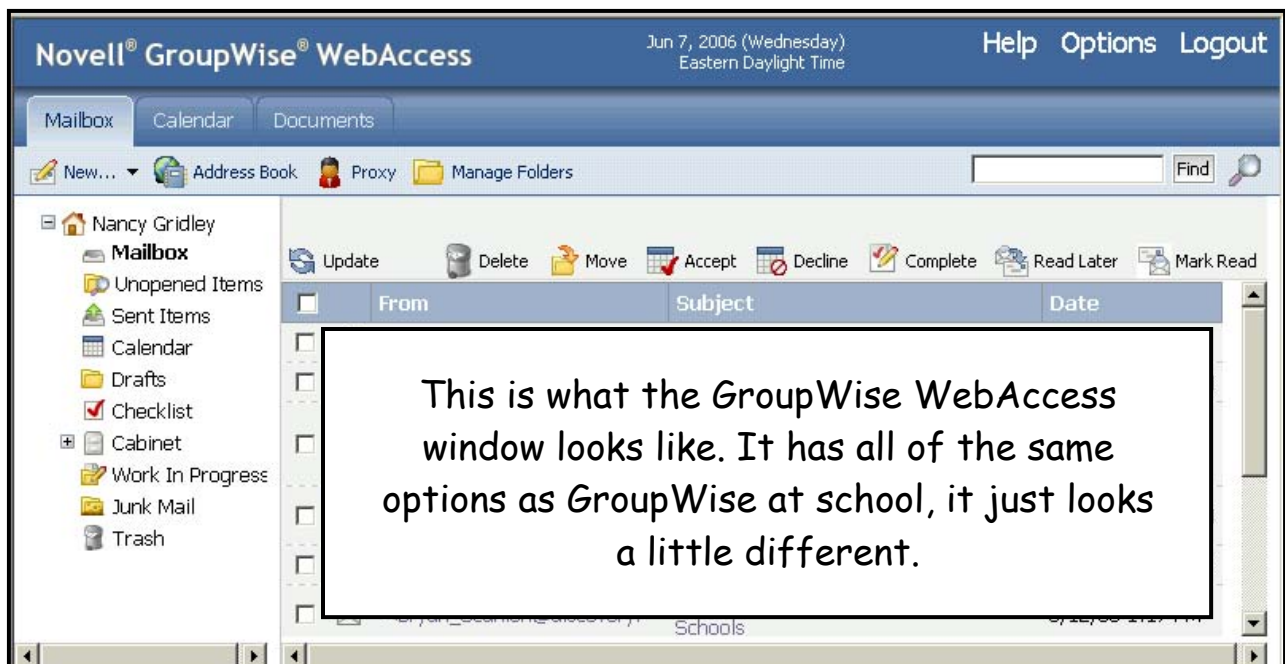

# How to Access GroupWise (School Email) from Home

Go to this web site: <http://gate.wmtps.org/gw/webacc>

- Type in your Username (first initial and last name - example "ngridley" or "loakes") and your Password then click LOGIN.

Be sure to exit (Logout) when you are finished.