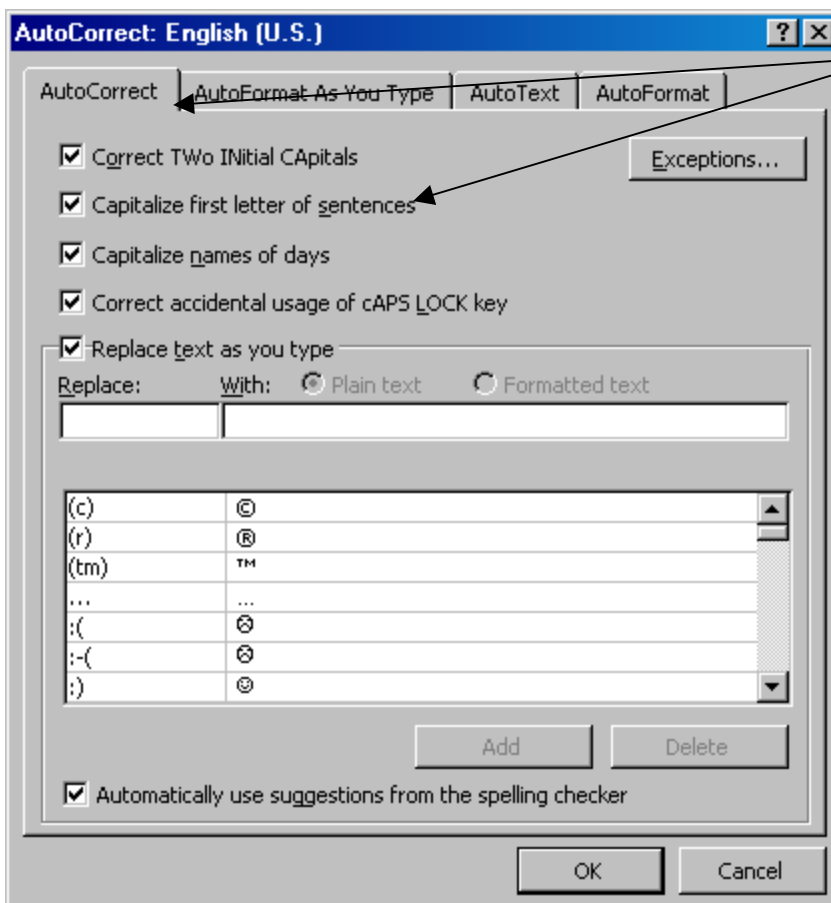

Microsoft Word Capitals at the Beginning of Each Line

Do you find it annoying that every time you press "enter" to go to a new line, Microsoft Word will automatically CAPITALIZE the first word in the new line? When you're typing a list, you may want to "turn off" this feature.

Here's how:

Click on FORMAT, and
select AUTOFORMAT.

Then click on OPTIONS.

Click on the
AUTOCORRECT Tab,
and "uncheck"
*Capitalize first
letter of sentences.*